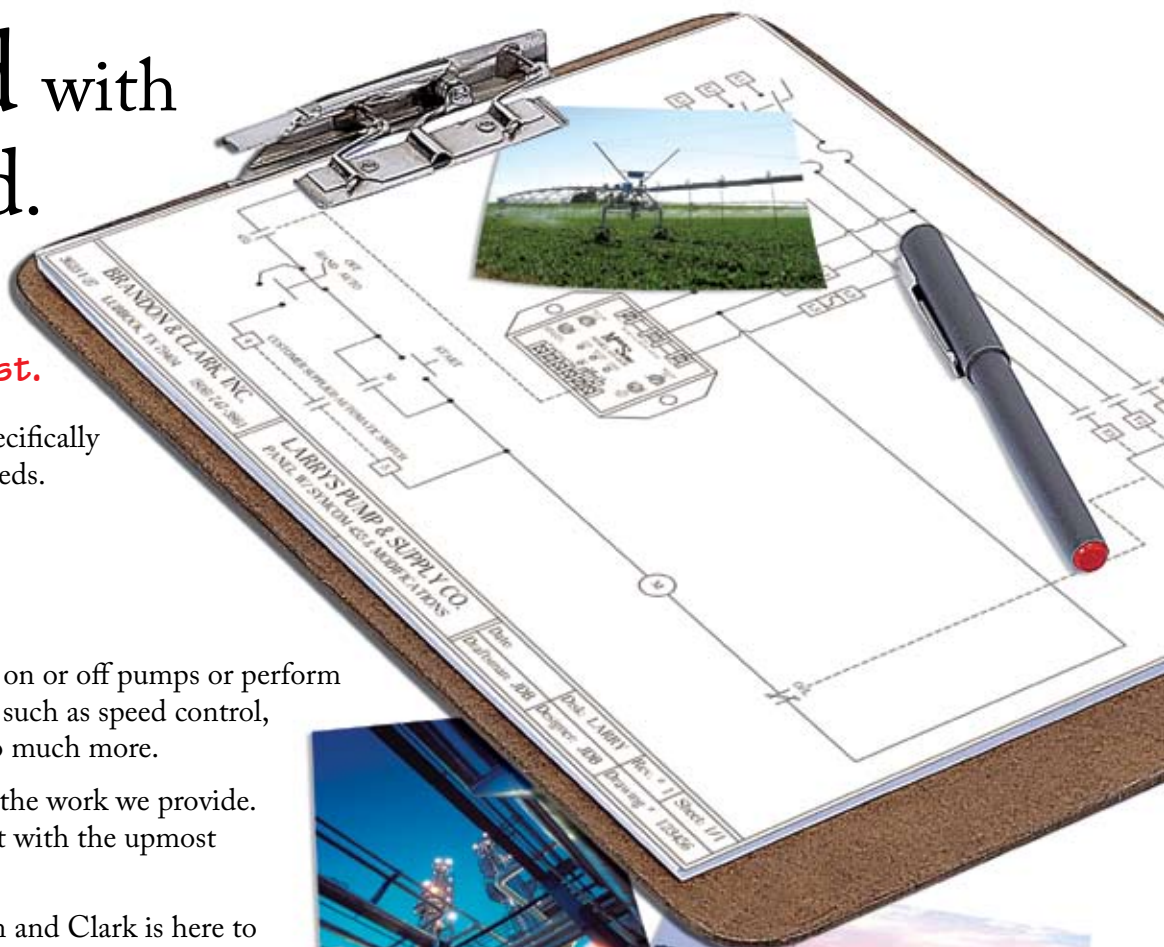

Designed with You in mind.

Making the ordinary extraordinary is what Brandon and Clark does best.

Our modified pump panels are specifically designed to meet your industry needs.

- Irrigation
- Agriculture
- Oil and Gas
- Wastewater Treatment

Our pump panels can simply turn on or off pumps or perform more advanced control operations such as speed control, output pressure monitoring and so much more.

Brandon and Clark takes pride in the work we provide. Each modified pump panel is built with the upmost precision and attention to detail.

Whatever your needs are, Brandon and Clark is here to provide a product that will go beyond ordinary.

Modified Pump Panel Optional Features:

Operators

22 or 30 mm
Nema 3/12/4/4x Ratings
Selector Switches:
ON/OFF, H-O-A, L-O-R...
Push Buttons:
Start, Stop, Reset...
Pilot Lights:
Run, Off, Alarm...

Control Relays

12/24/120/240/480 Volt AC or DC
Plug-In, Clapper, Definite Purpose

Timing Relays

On-Relay, Off-Relay, BackSpin...
12/24/120/480 Volt AC or DC
24-Hour, Daily, Time Clocks

Lightning Arrestors

Surge Capacitors

Liquid Level Control Relays

Warrick, B&W...

Control Power Transformers

Panel Meter

Elapsed Time
Voltage 1ph or 3ph w/ switch
Current 1ph or 3ph w/ switch
Power Usage

Power Monitor Protection

Phase: Loss/Reversal
Under/Over Voltage

Franklin SubMonitor

For Options Not Listed, Please Call...

Lubbock 800-289-2224 | Odessa 800-999-1943 | Ft. Worth 877-638-5593
Hereford 800-692-4718 | Hobbs, N.M. 800-222-3890

SALES - SERVICE - REPAIR
INSTALLATION

brandonclark.com

800-289-2224

Keeping Industry Humming
Since 1950.